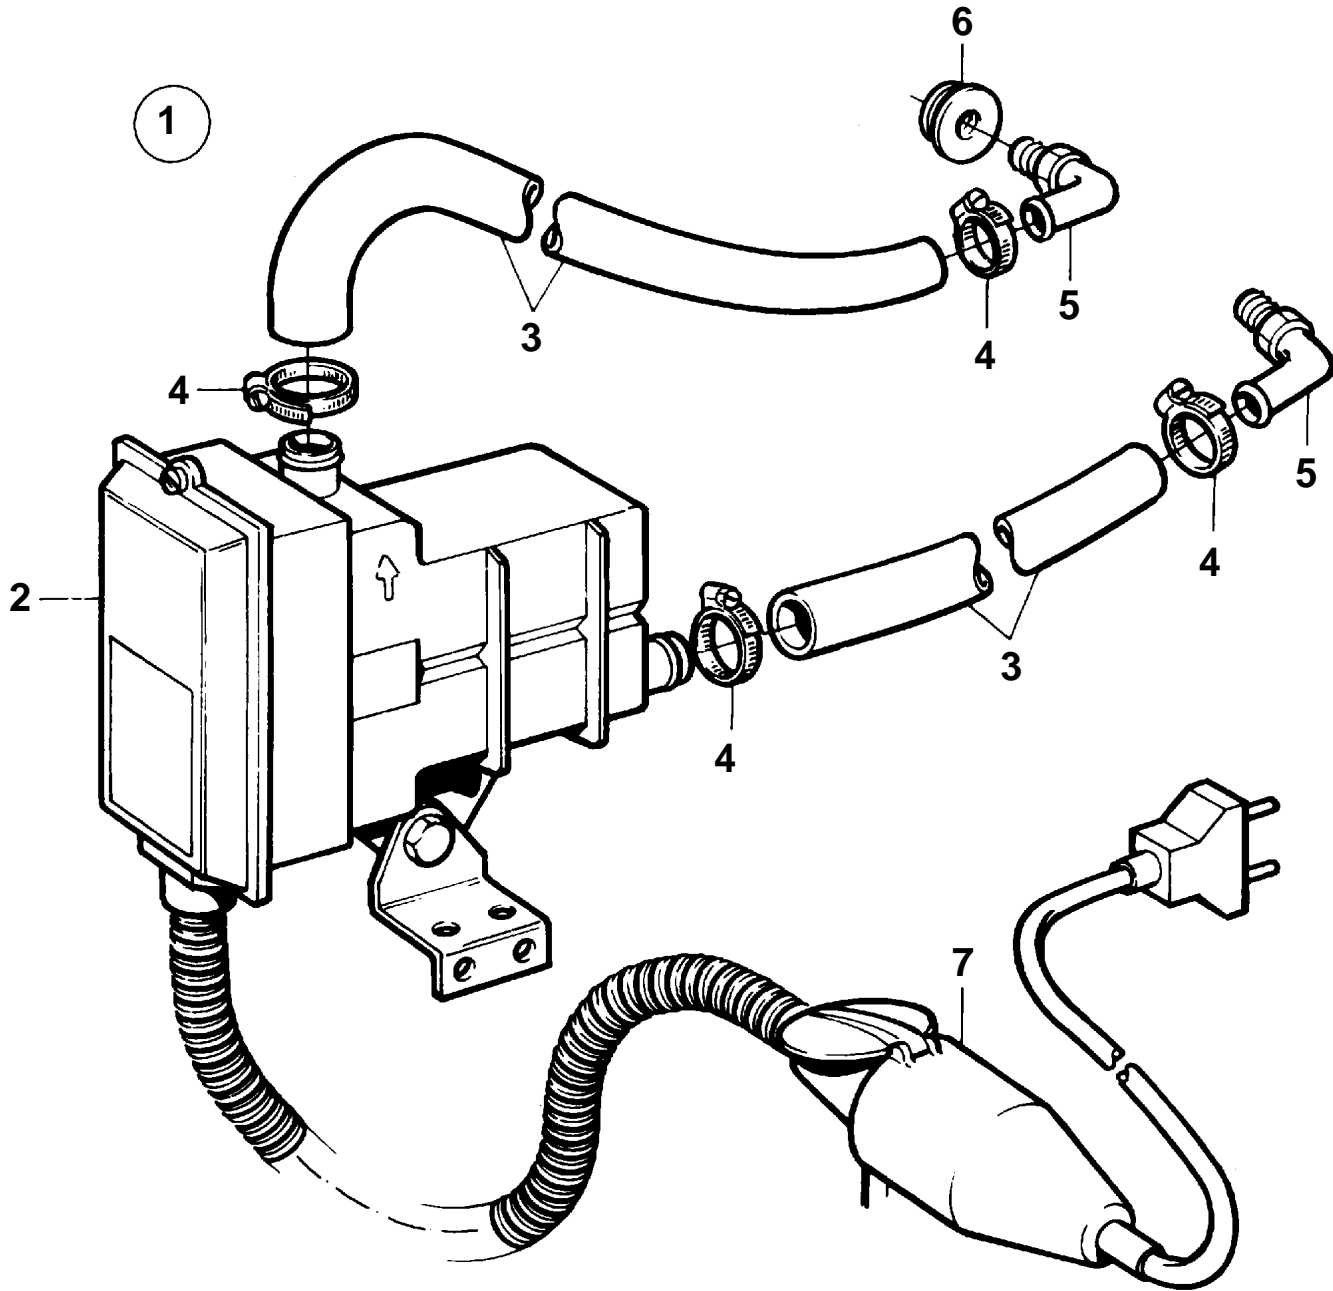

TD121GP-87, TWD1210P, TWD1211P, TAD1230P

TD121GP-87, TWD1210P, TWD1211P, TAD1230P

| REF | PART NO. | QTY | DESCRIPTION | NOTES |
|-----|----------|-----|-----------------|-------------------------|
| 1 | 865098 | 1 | Engine heater | 220-240V, 750W (865078) |
| 2 | | 1 | · Engine heater | |
| 3 | 952970 | X | · Rubber hose | L=1250mm |
| 4 | 943473 | 4 | · Hose clamp | |
| 5 | 942590 | 2 | · Elbow union | 45° |
| 6 | 821335 | 1 | · Plug | |
| 7 | | 1 | · Connector | |